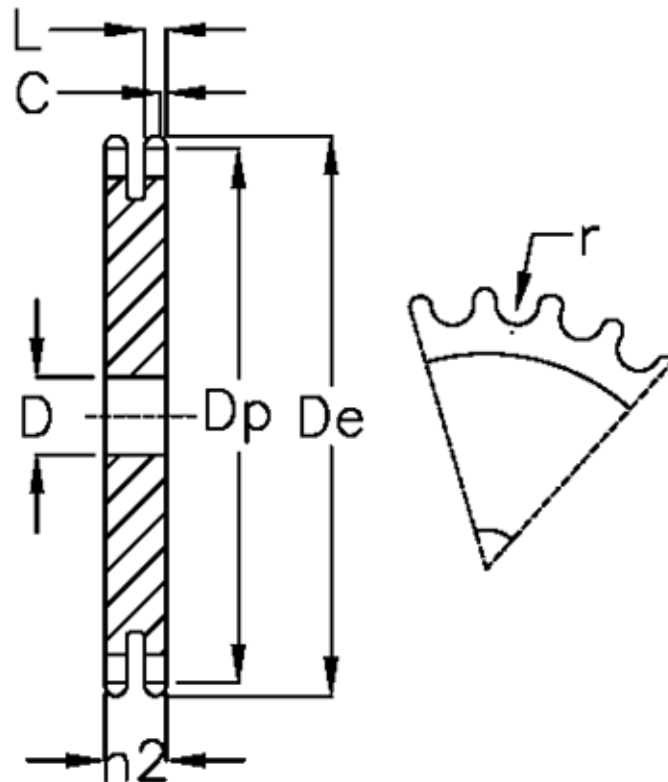

Article number: 616022012023

Description: Plate wheel 32 B-2 Z=23 duplex

Measures

C	= 6
D	= 30
De	= 393.6
Dp	= 373.08
For chain size	= 2 x 1 1/4
For chain type	= 32 B-2
h2	= 87.4
L	= 28.8

Number of teeth	= 23
r	= 29.21